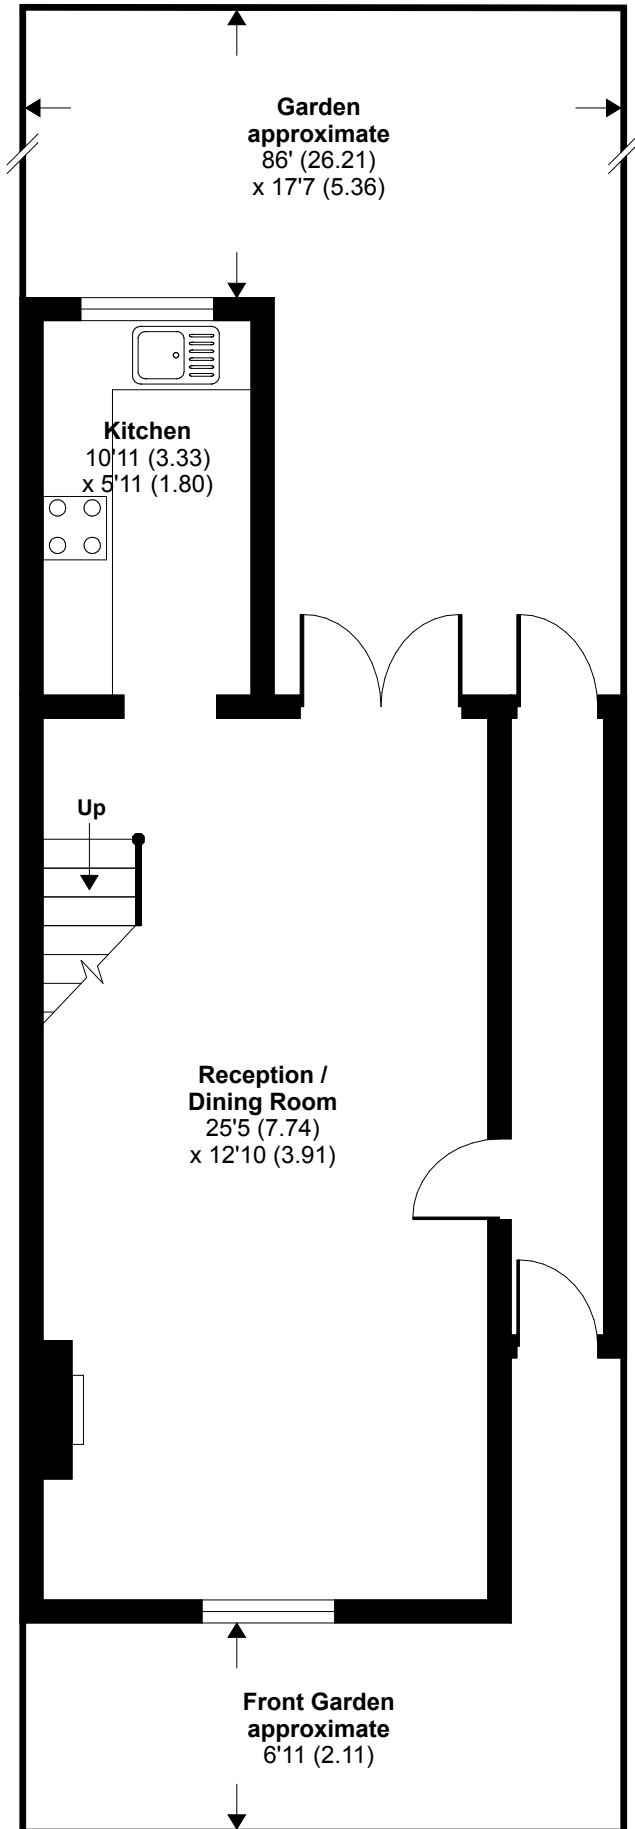

# Richmond Road, Croydon, CR0

Approximate Area = 851 sq ft / 79 sq m

For identification only - Not to scale

**GROUND FLOOR**

**FIRST FLOOR**