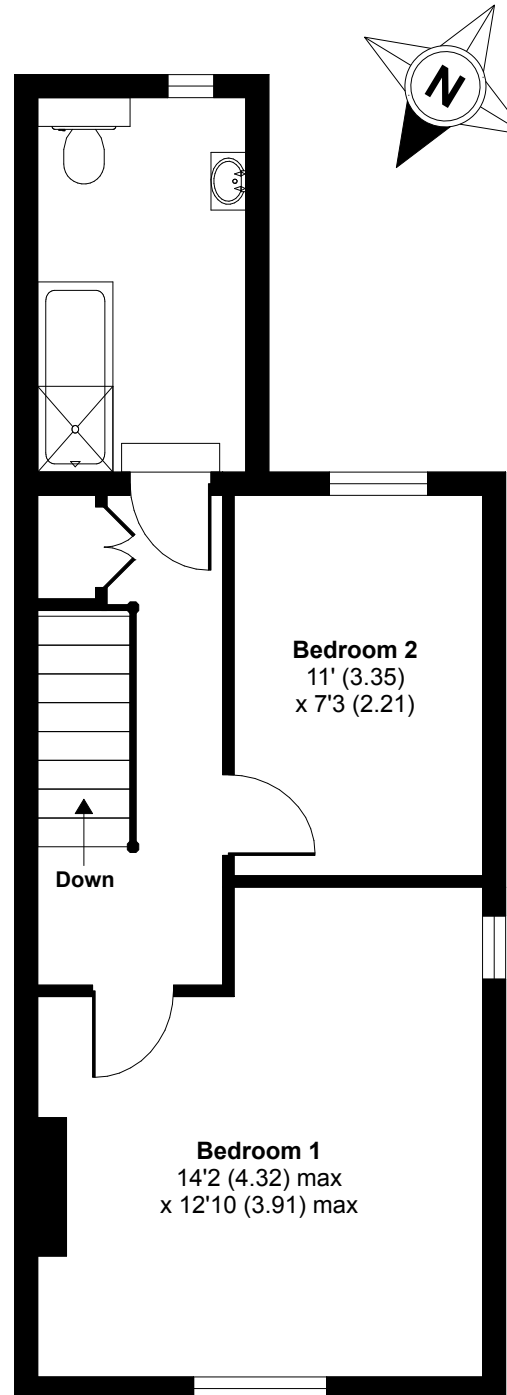

# Richmond Road, Croydon, CR0

Approximate Area = 851 sq ft / 79 sq m

For identification only - Not to scale

**GROUND FLOOR**

**FIRST FLOOR**